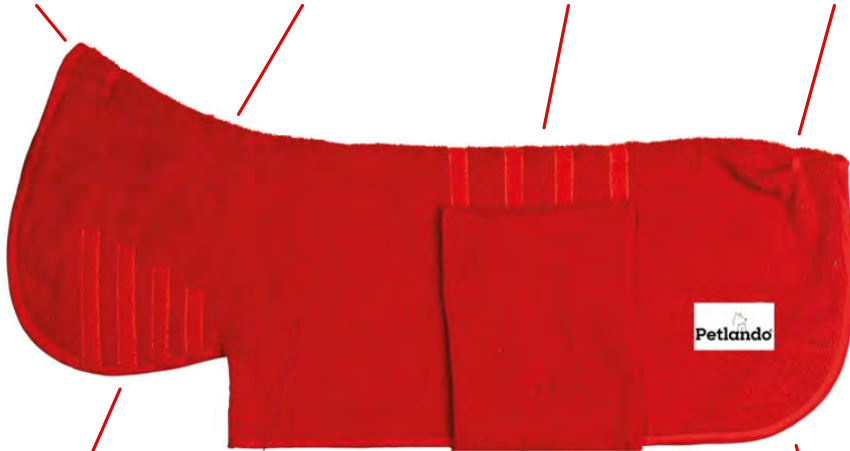

**Functional coats
3v1
and gloves**

Petlando®

3-IN-1 FUNCTIONAL COATS FOR DOGS AND GLOVES

Functional coats for dogs

**absorbs
liquids**

**effectively
warms**

**pleasantly
cools**

Practical and functional coats are made of double cotton terry and are able to perform 3 functions, which is why they are eco-friendly. They are designed with the needs of health and comfort of animals, including their owners.

**practical
strap for
hanging**

**hole for
collar loop**
(only for larger sizes)

**adjustable
Velcro straps**

**practical
strap for
hanging**

**adjustable
collar area**

**double-side
cotton
terry cloth**

**wide belly band
for maximum
coverage**

Multifunctional gloves are made of double cotton terry, which well absorbs wet dirt. For everyday use, you will appreciate the hook for hanging, a comfortable elastic band and a Velcro strap ideal for every wrist size.