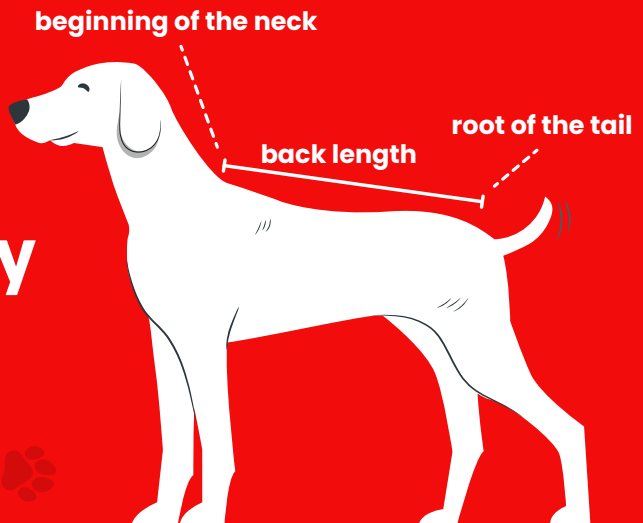

Petlando coats blue

Brand: PETLANDO
Material: Double-side terry cloth
Available sizes:
XS, S, M, L, XL, GSD, ML

3-IN-1 FUNCTIONAL COATS FOR DOGS AND GLOVES

Size table

Size	In cm	Weight	Example of breed
XSS	22-28	3-5 kg	Yorkshire Terrier
XS	28-36	5-8 kg	Jack Russel Terrier, Lhasa Apso
S	36-44	7-11 kg	Small Cocker Spaniel
M	44-51	11-16 kg	Sheltie, Border Collie
ML	51-59	16-23 kg	Australian Shepherd
L	59-66	23-29 kg	German Shepherd
XL	64-71	29-40 kg	Bernese Mountain Dog
GSD	71-81	30-50 kg	Cane Corso
DM	30-36	4-10 kg	custom-made
DT	36-46	7-11 kg	custom-made
DS	47-56	11-14 kg	custom-made

How to accurately measure a dog?

Petlando®

🏠 **HMF Commerce s.r.o.**
U Pošty 375/2
735 64 Havířov
Czech Republic

☎ **+420 607 531 901**

✉ **b2b@petlando.cz**

www.petlando.cz

**We speak both
dog and cat
language**